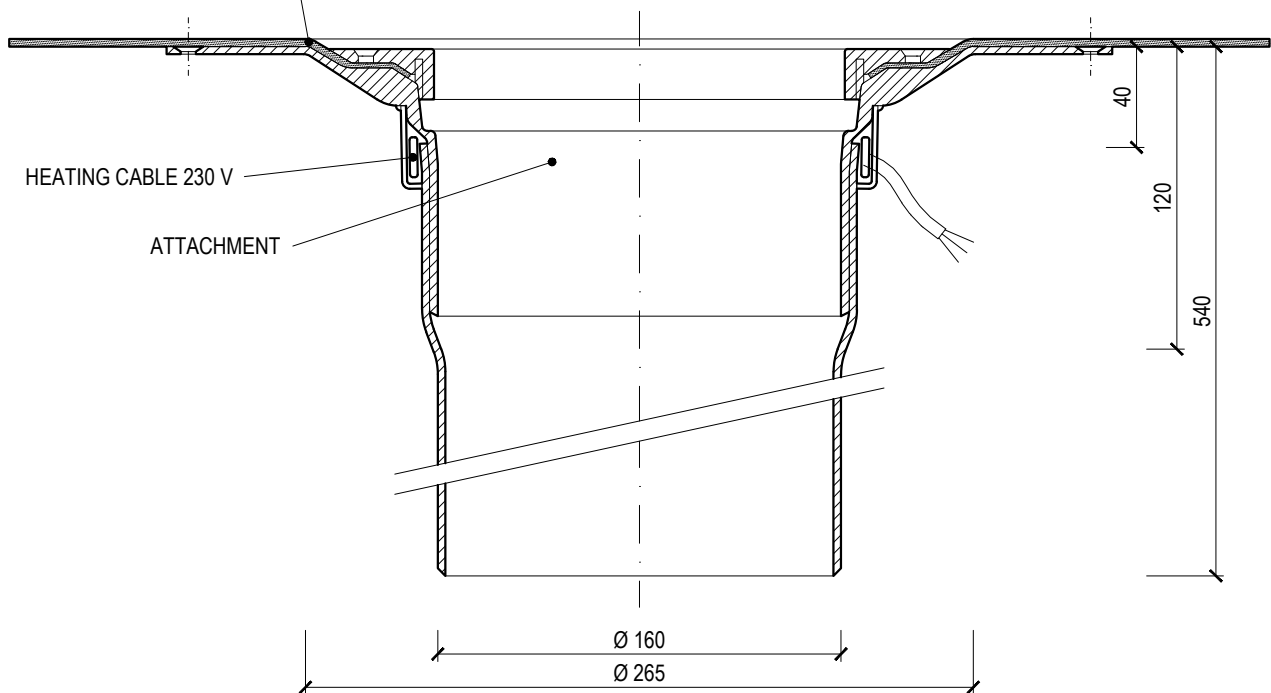

SLEEVE FOR CONNECTION TO
HYDRO-INSULATION

SEALING RING

Name **HEATED ATTACHMENT FOR ROOF OUTLETS**

Type **TWNE v500 XL BIT**

Weight 3,29 kg

Code 205137500

Material POLYAMIDE

Scale 1:3